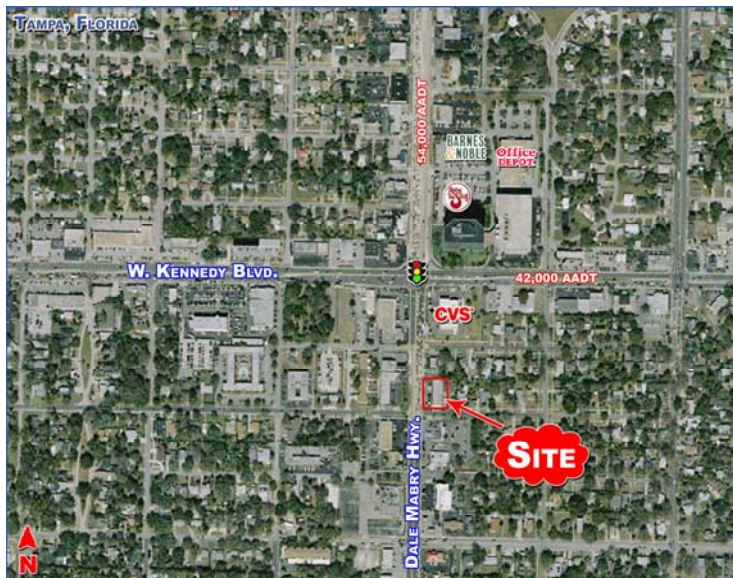

Exhibit "A"

138-152 South Dale Mabry Highway
Tampa, FL 33609

LANDLORD DOES NOT GUARANTEE THE ACCURACY OF THE BUILDINGS AND SITE IMPROVEMENTS AS SHOWN ON THIS SITE PLAN.

Legal Description

Lot 11, less the West 13 feet thereof, and all of Lot 12 and the West 50 feet of Lot 13, Block 3 BON AIR SUBDIVISION, according to the plat thereof as recorded in Plat Book 11, Page 5, Public Records of Hillsborough County, Florida.

Street Address of Shopping Center:
138 - 152 South Dale Mabry Highway
Tampa, FL 33609