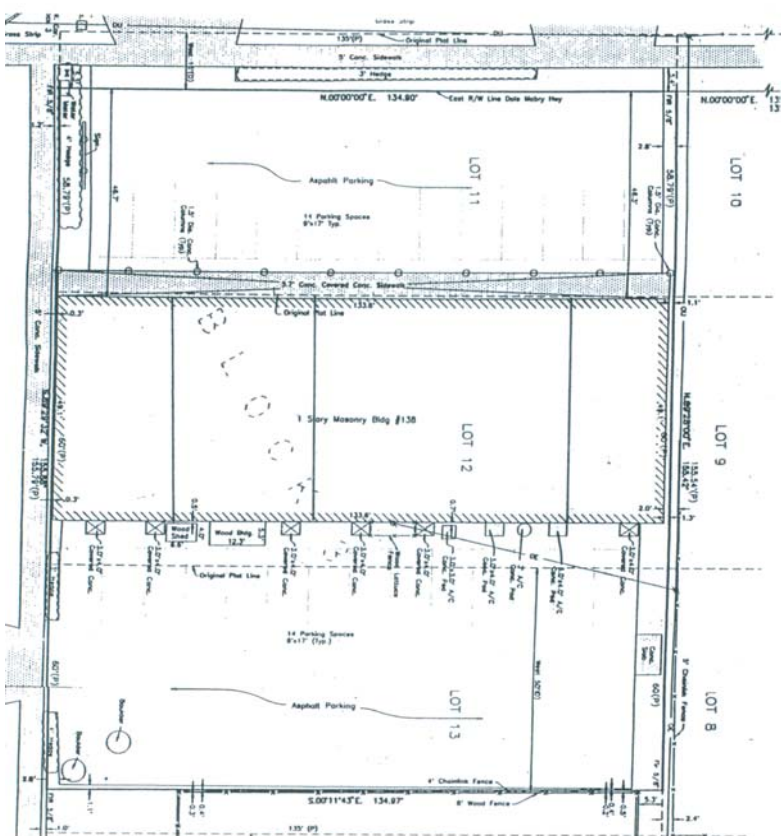

Exhibit "A"

138-152 South Dale Mabry Highway
Tampa, FL 33609

LANDLORD DOES NOT GUARANTEE THE ACCURACY OF THE BUILDINGS AND SITE IMPROVEMENTS AS SHOWN ON THIS SITE PLAN.

Legal Description

Lot 11, less the West 13 feet thereof, and all of Lot 12 and the West 50 feet of Lot 13, Block 3 BON AIR SUBDIVISION, according to the plat thereof as recorded in Plat Book 11, Page 5, Public Records of Hillsborough County, Florida.

Street Address of Shopping Center:
138 - 152 South Dale Mabry Highway
Tampa, FL 33609