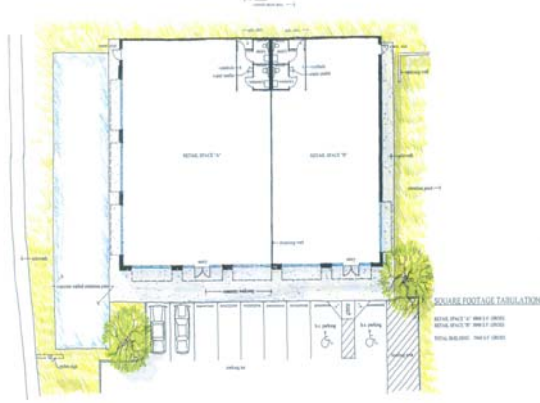

Exhibit "A"

12400 North Dale Mabry Highway
Tampa, FL 33624

PROPOSED RETAIL CENTER FLOOR PLAN