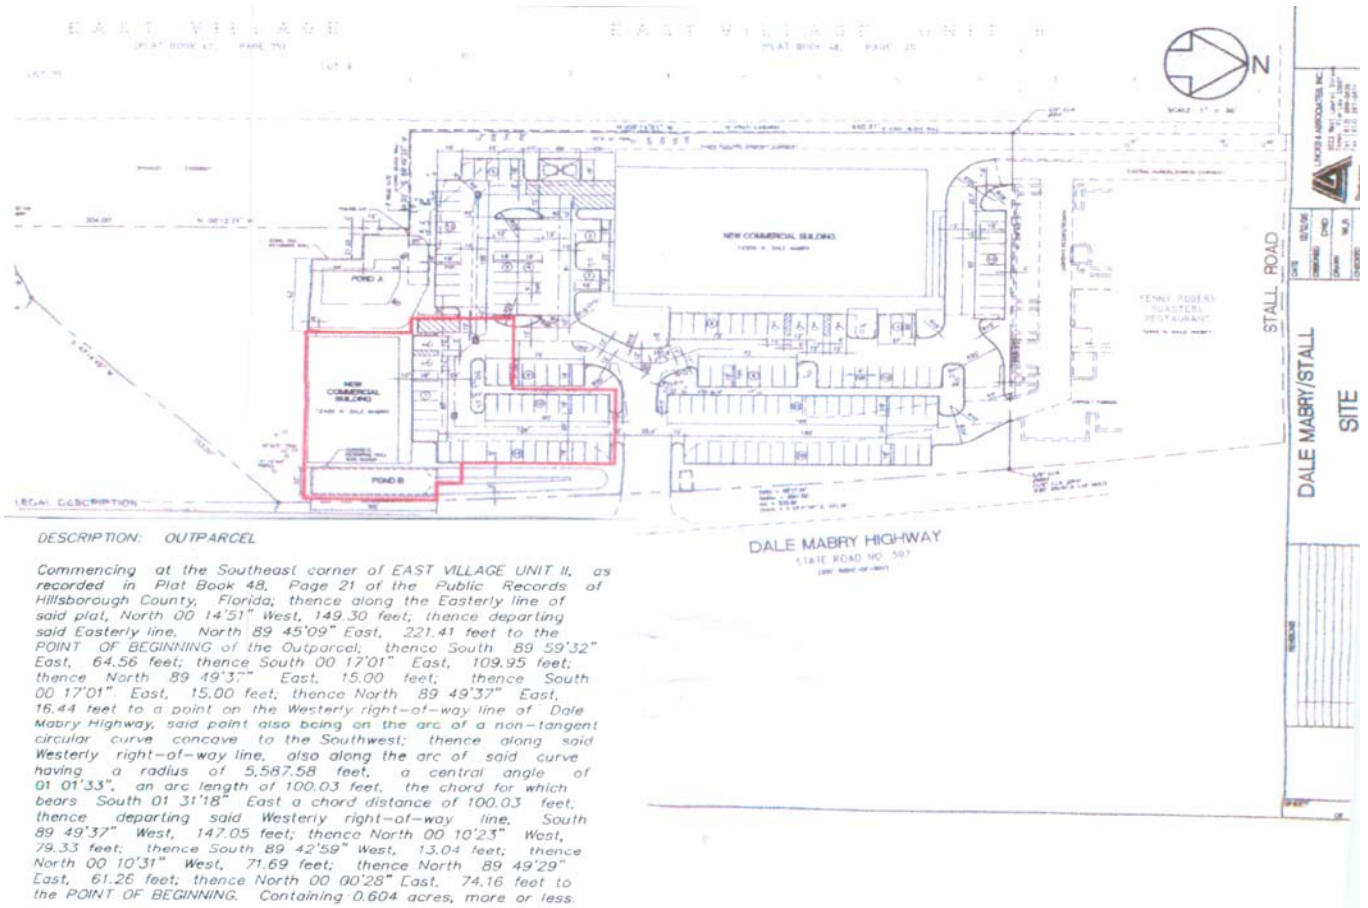

Exhibit "A"

12400 North Dale Mabry Highway
Tampa, FL 33624

PROPOSED RETAIL CENTER FLOOR PLAN