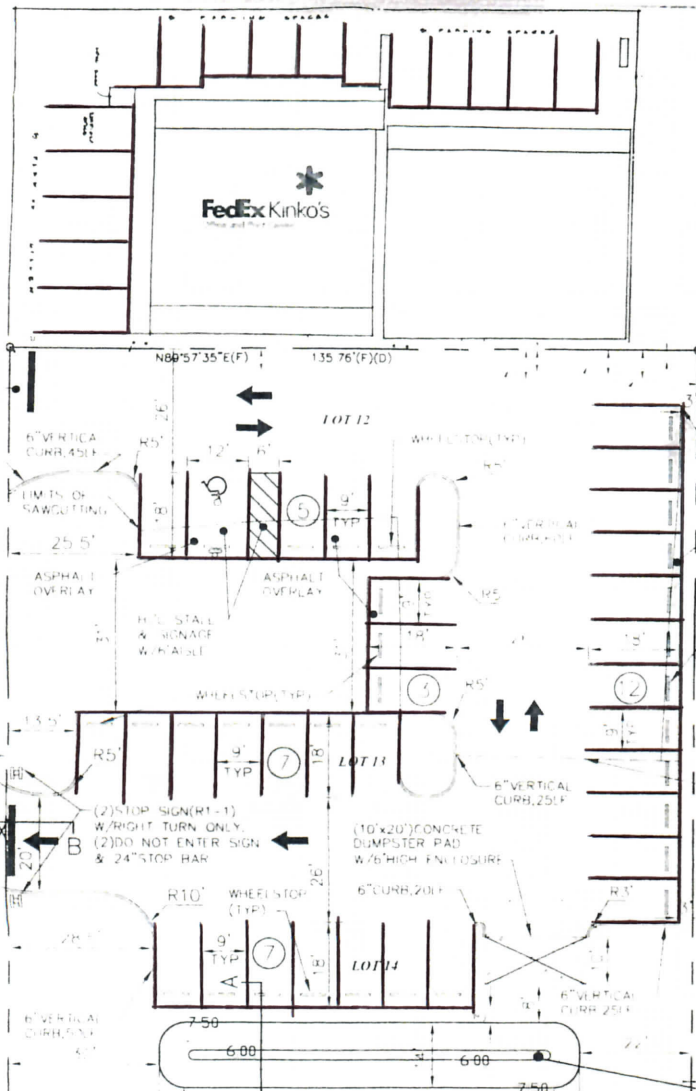

Exhibit "A"

Leap New Tampa-Renellie  
 4616 – 4618 West Kennedy Boulevard  
 Tampa, FL 33629

LEGAL DESCRIPTION:

Lots 7, 8, 9, 10, and 11, 12, 13, 14, and the North 15 feet of lot 15, LESS that part of said lots in right-of-way of John F. Kennedy Boulevard (Memorial Highway by plat) of ST. CLEAR PLACE SUBDIVISION, according to map or plat thereof as recorded in Plat Book 12, page 18, of the Public Records of Hillsborough County, Florida, AND that part of the North 1/2 of the closed alley lying south of said lots, bounded on the East by the Southerly extension of the East boundary of said lot 7, and bounded on the West by the Southerly extension of the West boundary of said lot 11.

LANDLORD DOES NOT GUARANTEE THE ACCURACY OF THE BUILDING(S) AND SITE IMPROVEMENTS AS SHOWN ON THIS SITE PLAN.