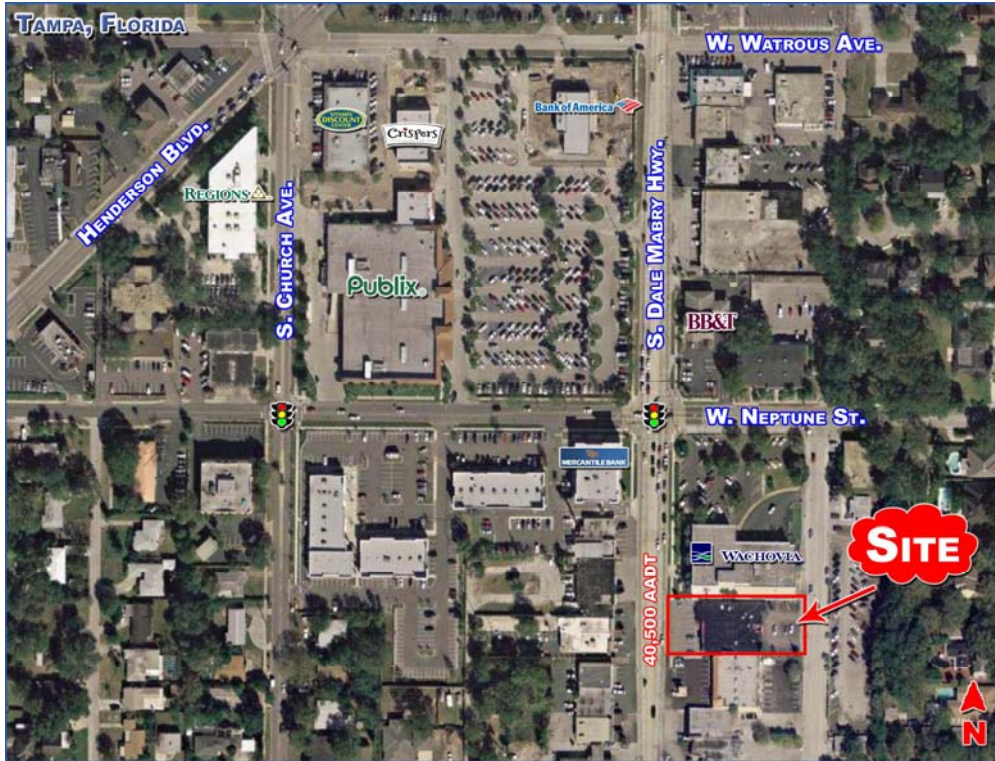

Exhibit "A"
1530 – 1536 South Dale Mabry Highway
Tampa, FL 33629

Legal Description

Lots 24, 25, 26 and the North 40.0 feet of Lot "A" of BARELLONA'S replat, as per the map or plat thereof recorded in Plat Book 30 on page 93 of the public records of Hillsborough County, Florida.

LANDLORD DOES NOT GUARANTEE THE ACCURACY OF THE BUILDING(S) AND SITE IMPROVEMENTS AS SHOWN ON THIS SITE PLAN.

SCALE = 1"=30'