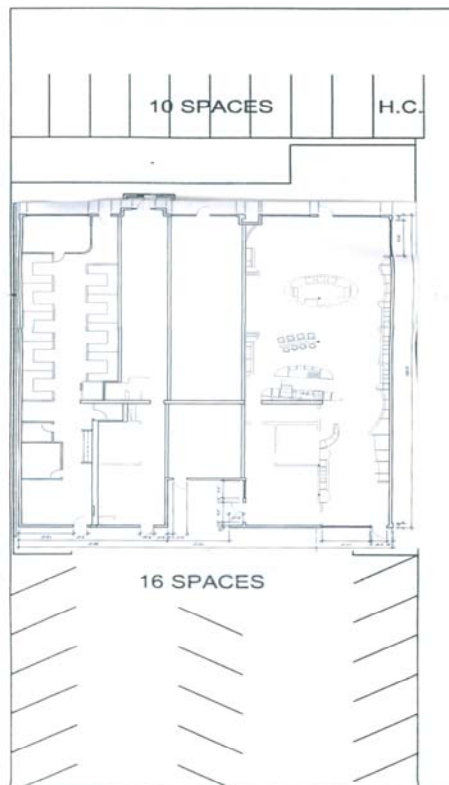

Exhibit "A"
1530 – 1536 South Dale Mabry Highway
Tampa, FL 33629

Legal Description

Lots 24, 25, 26 and the North 40.0 feet of Lot "A" of BARELLONA'S replat, as per the map or plat thereof recorded in Plat Book 30 on page 93 of the public records of Hillsborough County, Florida.

LANDLORD DOES NOT GUARANTEE THE ACCURACY OF THE BUILDING(S) AND SITE IMPROVEMENTS AS SHOWN ON THIS SITE PLAN.

SCALE = 1"=30'